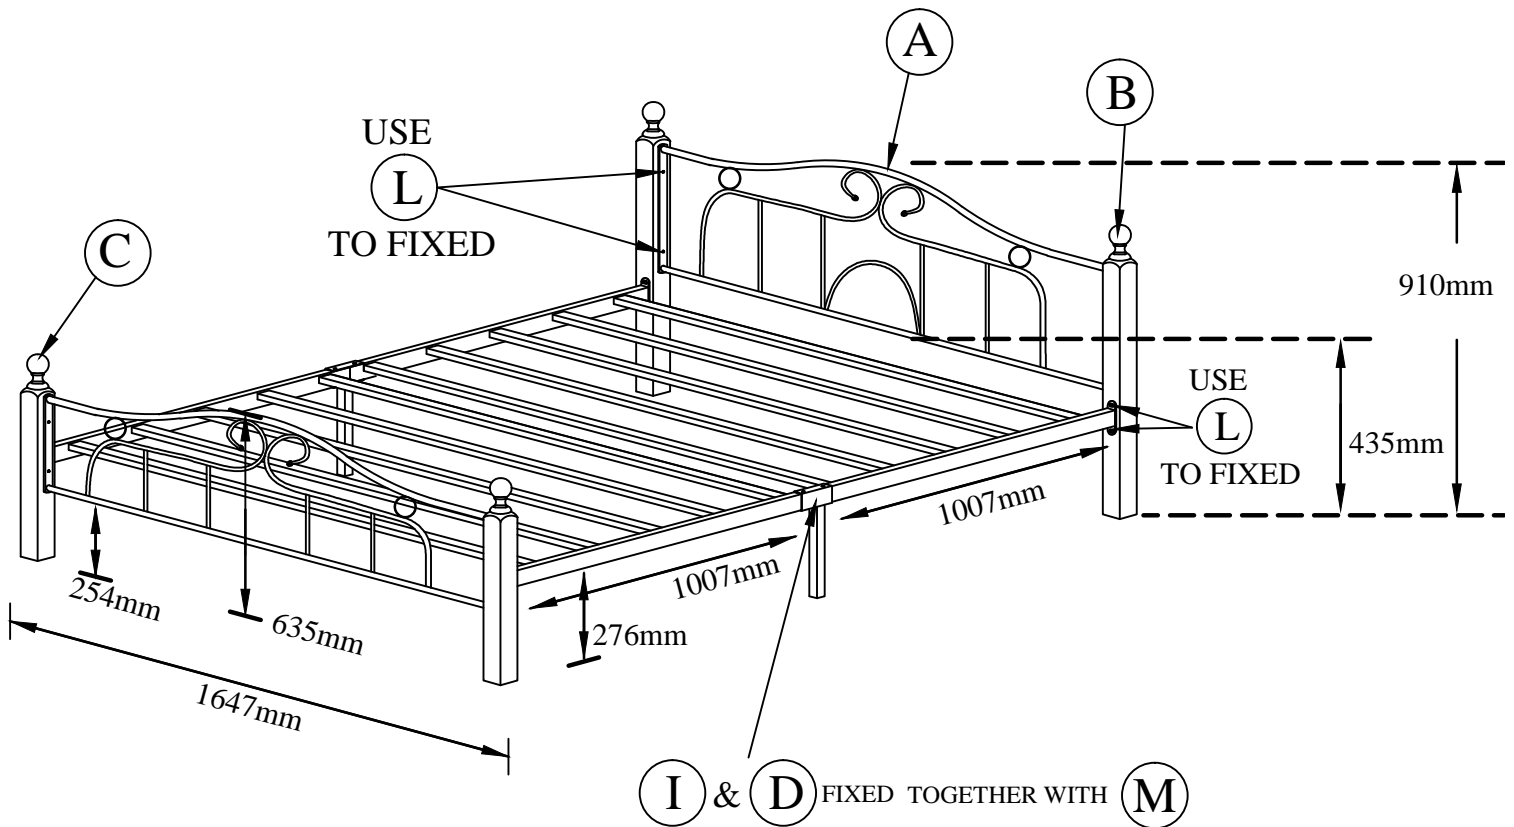

AT 000 QUEEN BED

PART LIST

<p>A. Headboard (1pc) & Footboard (1pc)</p>	<p>B. Woodpost "H" (2pcs)</p>	<p>C. Woodpost "L" (2pcs)</p>	<p>D. Right Metal Slat (1pc) & Left Metal Slat (1pc)</p> <p>I. Side Rail Legs (2pcs)</p>
---	-------------------------------	-------------------------------	--

HARDWARE LIST

K1.		L Allen Key M4		1 pc
K2.		L Allen Key M5		1 pc
L.		M6 x 25mm Bolt	Head&Back Board & Siderail	16 pcs
M.		M8 x 70mm Bolt With Nut	Metal Slat	4 pcs