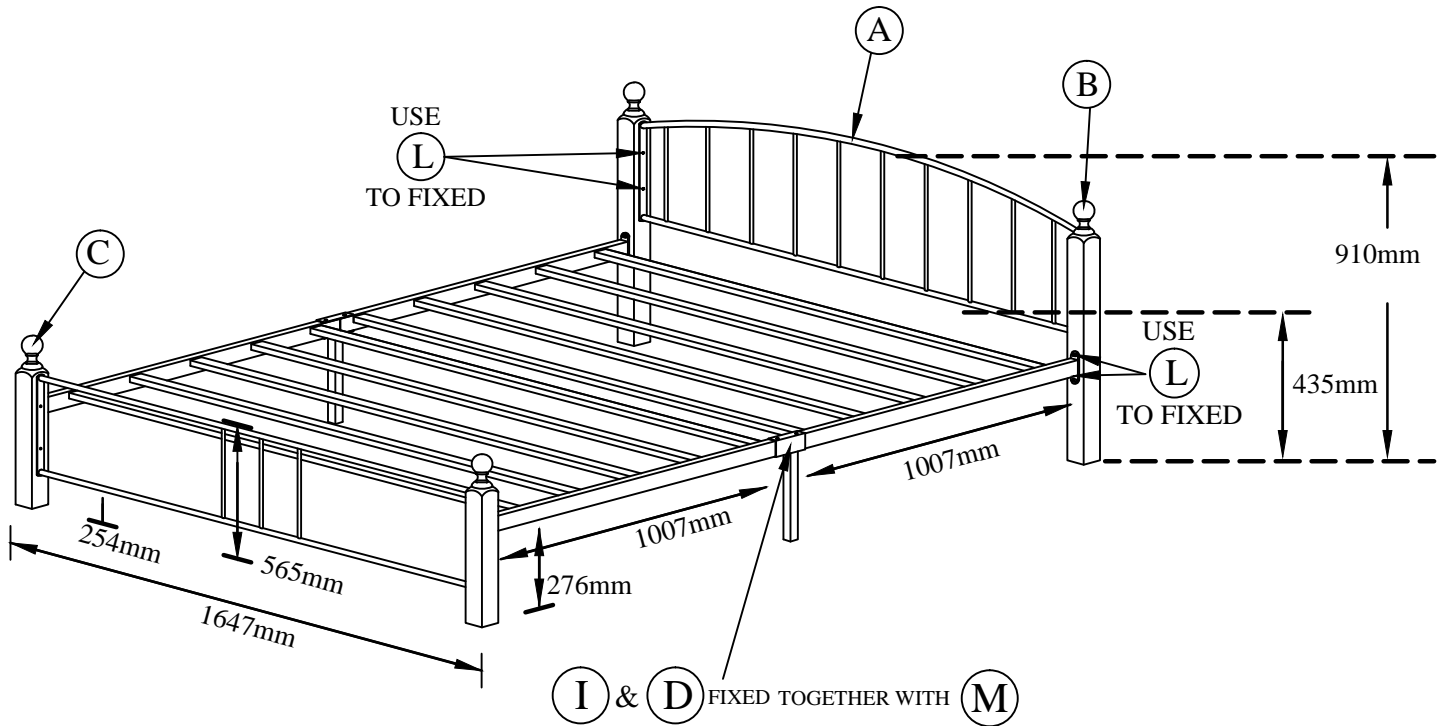

AT 713 QUEEN BED

PART LIST

PART LIST			
<p>A. Headboard (1pc) & Footboard (1pc)</p>	<p>B. Woodpost "H" (2pcs)</p>	<p>C. Woodpost "L" (2pcs)</p>	<p>D. Right Metal Slat (1pc) & Left Metal Slat (1pc)</p> <p>I. Side Rail Legs (2pcs)</p>

HARDWARE LIST

HARDWARE LIST			
K1.		L Allen Key M4	1 pc
K2.		L Allen Key M5	1 pc
L.		M6 x 25mm Bolt	Head&Back Board & Siderail 16 pcs
M.		M8 x 70mm Bolt With Nut	Metal Slat 4 pcs